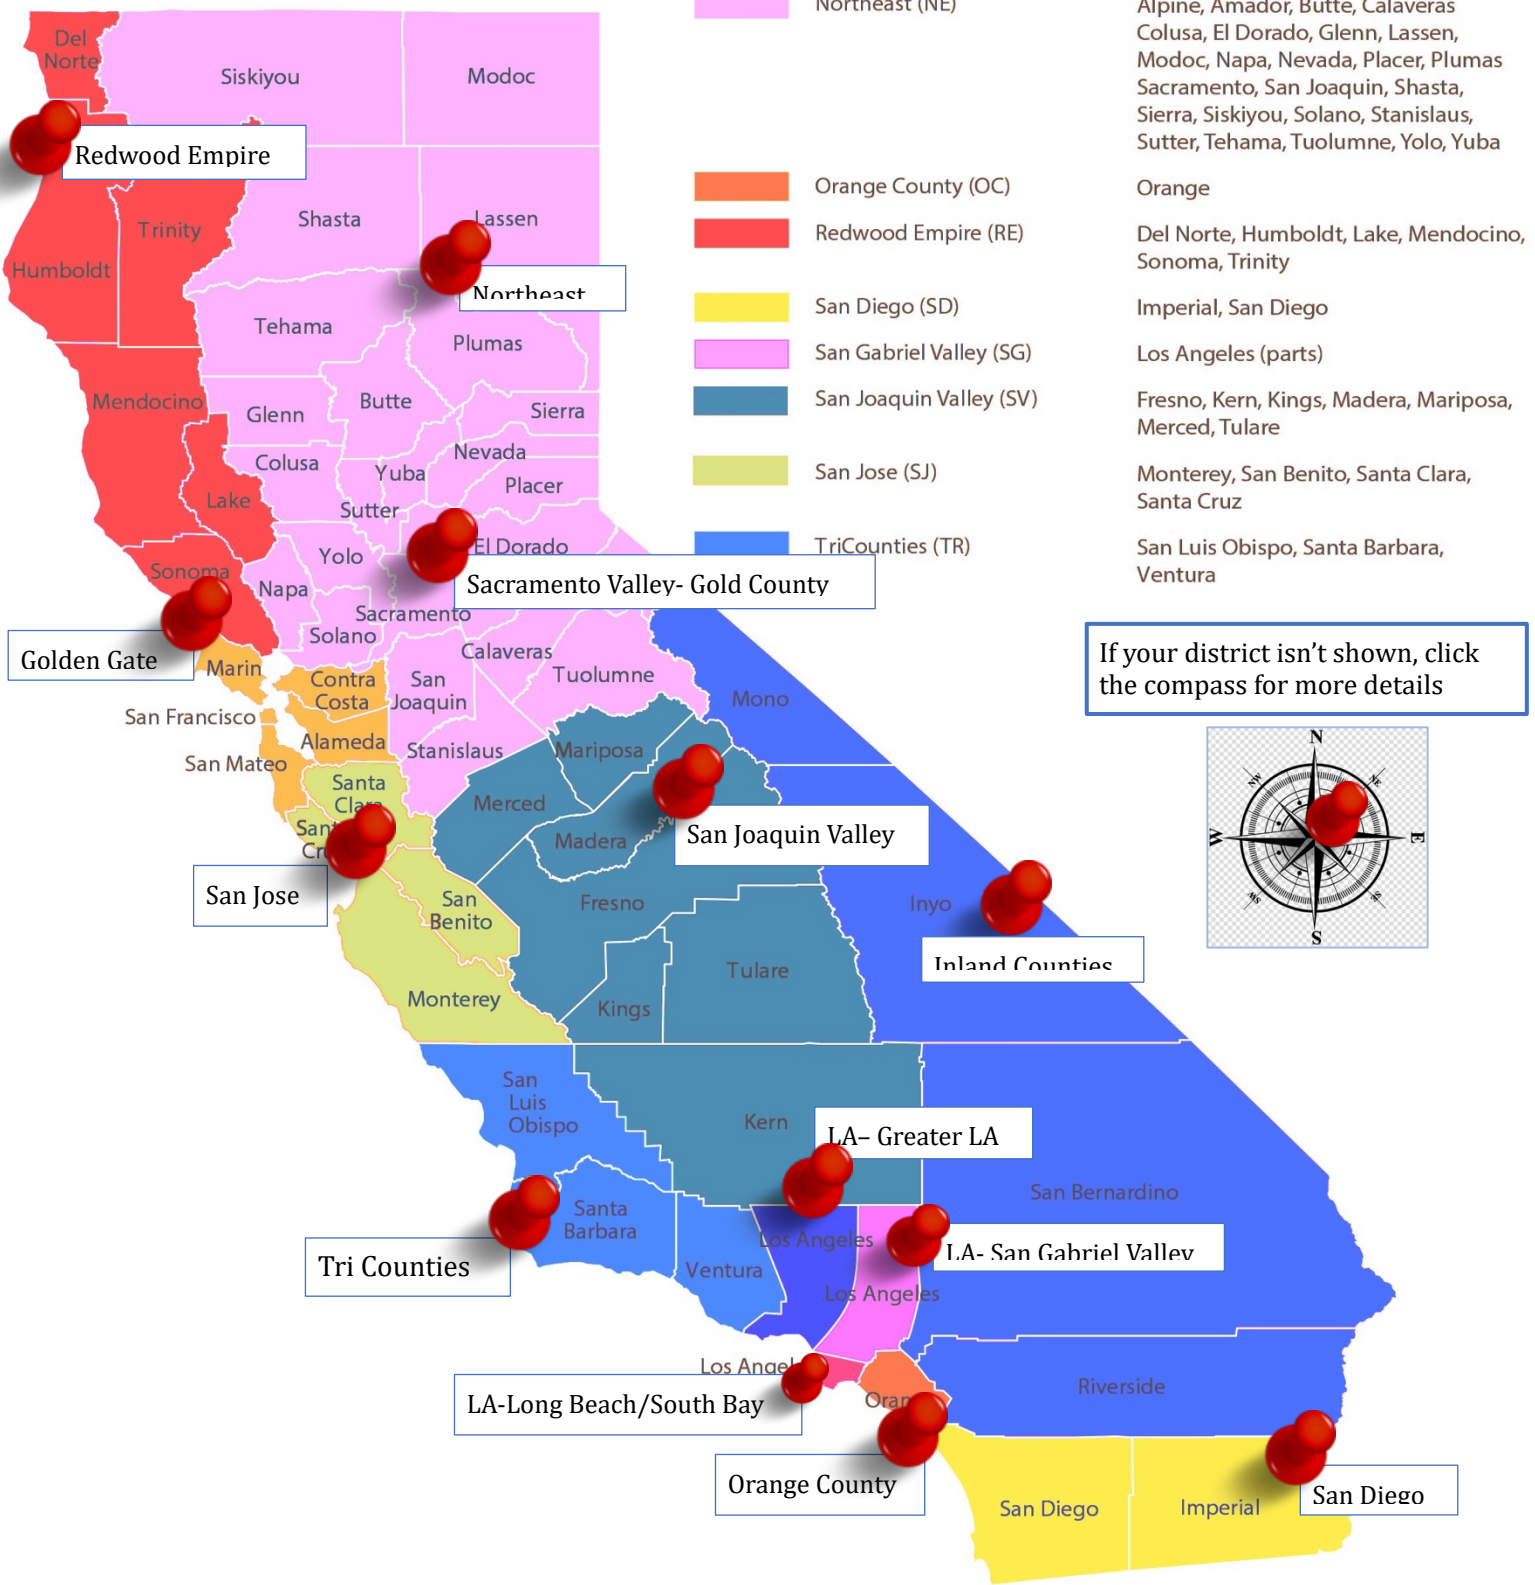

# CSOMA DISTRICT MAP

## Counties the Districts Encompass

	Golden Gate (GG)	Alameda, Contra Costa, Marin, San Francisco, San Mateo
	Greater Los Angeles (GL)	Los Angeles (parts of)
	Inland Counties (IC)	Inyo, Mono, Riverside, San Bernadino
	Long Beach/South Bay (LB)	Los Angeles (parts of)
	Northeast (NE)	Alpine, Amador, Butte, Calaveras Colusa, El Dorado, Glenn, Lassen, Modoc, Napa, Nevada, Placer, Plumas Sacramento, San Joaquin, Shasta, Sierra, Siskiyou, Solano, Stanislaus, Sutter, Tehama, Tuolumne, Yolo, Yuba
	Orange County (OC)	Orange
	Redwood Empire (RE)	Del Norte, Humboldt, Lake, Mendocino, Sonoma, Trinity
	San Diego (SD)	Imperial, San Diego
	San Gabriel Valley (SG)	Los Angeles (parts)
	San Joaquin Valley (SV)	Fresno, Kern, Kings, Madera, Mariposa, Merced, Tulare
	San Jose (SJ)	Monterey, San Benito, Santa Clara, Santa Cruz
	TriCounties (TR)	San Luis Obispo, Santa Barbara, Ventura

If your district isn't shown, click the compass for more details